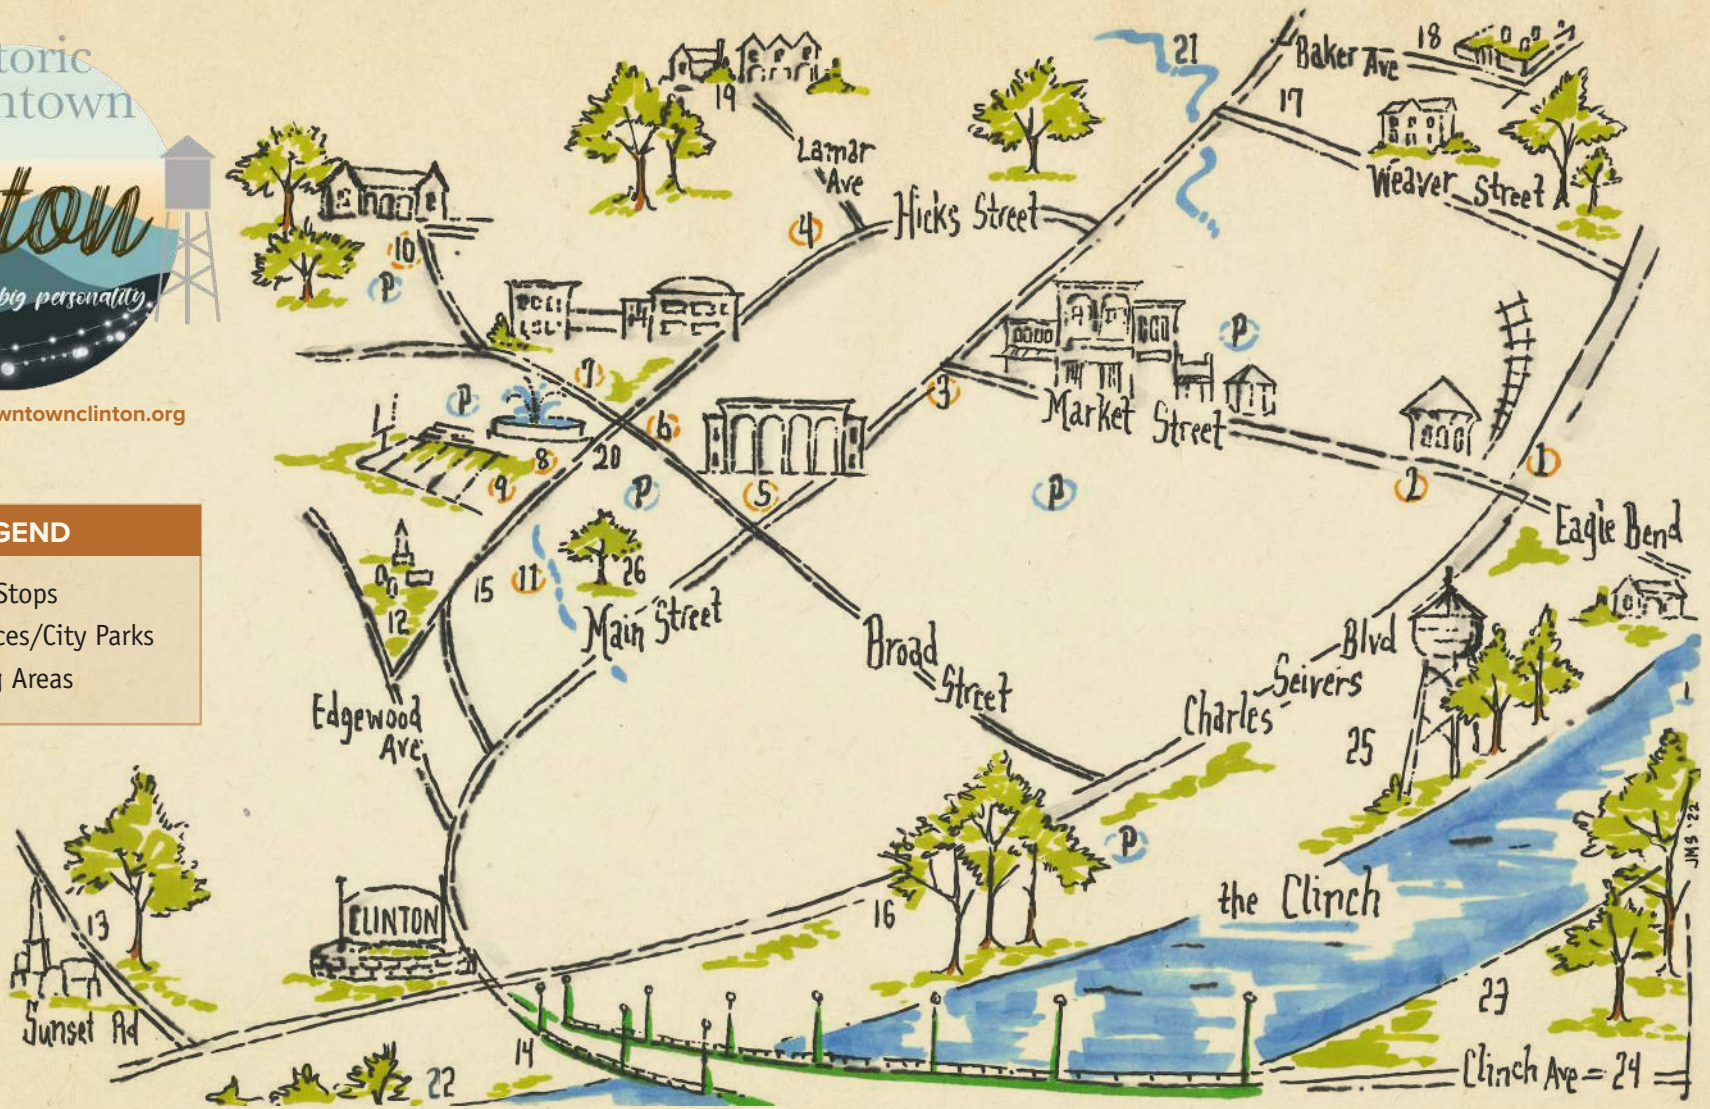

www.historicdowntownclinton.org

MAP LEGEND

- W Walking Tour Stops
- H Historical Places/City Parks
- P Public Parking Areas

WALKING TOUR MAP

- | | | | |
|--|---|--|---|
| 1 Eagle Bend Neighborhood | 8 Town Springs | 15 Clinton Public Library | 22 Riverside Park/Anderson Heights |
| 2 Train Depot | 9 Clinton City Field | 16 Lakefront Park | 23 Carden Farm |
| 3 Market Street | 10 Green McAdoo | 17 North Clinton | 24 South Clinton |
| 4 Academy Hill | 11 Terrapin Hill | 18 Baker-McAdoo Cemetery | 25 Magnet Mills Site |
| 5 Anderson County Courthouse | 12 Old Clinton Baptist Cemetery | 19 College Hill Neighborhood | 26 Clinton Memorial Park |
| 6 Clinton City Hall | 13 Sunset Cemetery | 20 Memorial Recreation Center | |
| 7 Clinton Middle School | 14 William Everett Lewallen Bridge | 21 McAdoo Spring | |